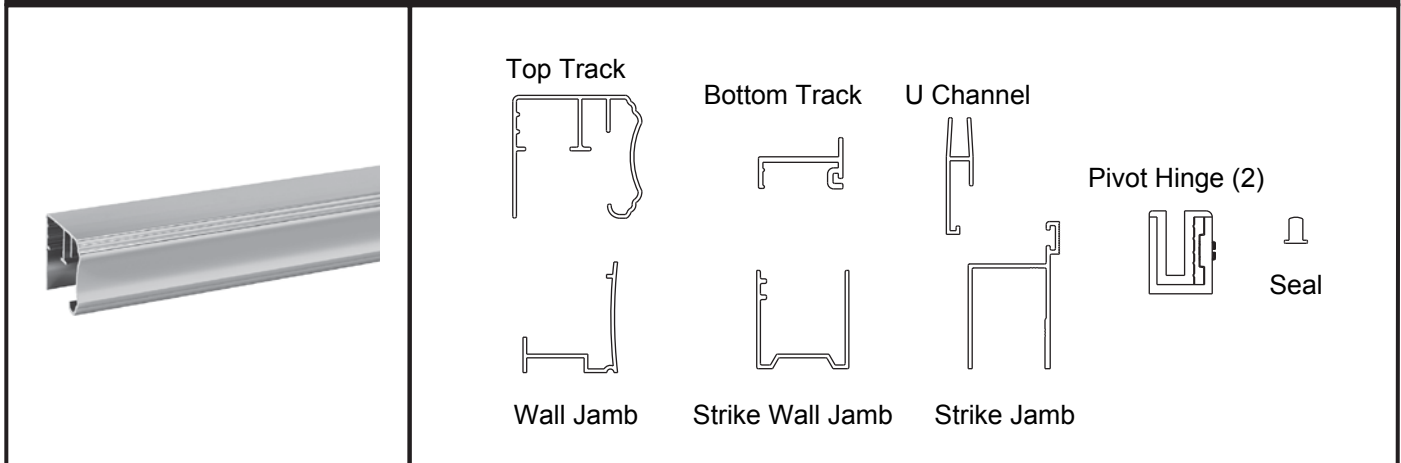

## Shower Door

## TOP TRACK PIVOTING SHOWER 31" AND 36"

**MATERIALS:**

Anodized Aluminum Excursions (Track), Bronze Finish is Powder Coated.

**INSTALLATION:**

Detailed Instructions and Hardware Included for Easy Installation.

**UNIQUE FEATURE:**

Door Can be Hinged to Open Left or Right.  
Constructed of Corrosion Resistant Anodized Aluminum.

**31" Pivoting Shower Door Track Assembly Kit:**

Fits Pivot Shower Doors with an Opening min/max of 27-1/2" - 31-1/2" (70cm-80cm), with a 66" (168cm) Height.