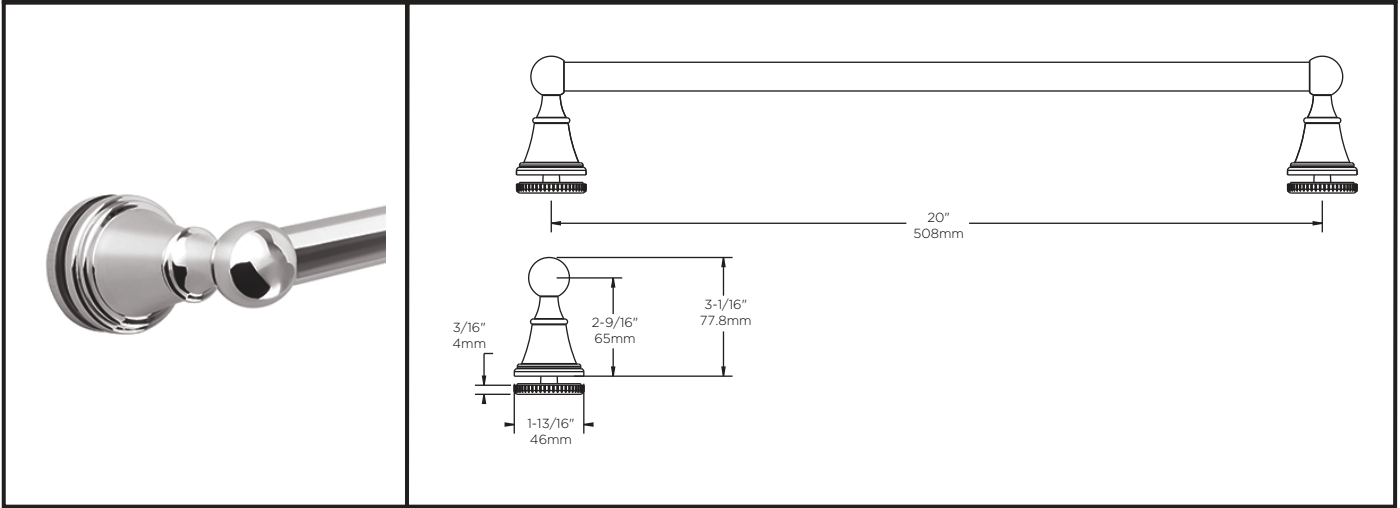

TECHNICAL DATA

Shower Door

CRESTFIELD™ HANDLE

- MATERIALS:** Zinc Posts for all, Aluminum Bar: Brushed Nickel, Oil Rubbed Bronze, and Polished Brass. Stainless Steel Bar: Polished Chrome.
- INSTALLATION:** Detailed Instructions and Hardware Included for Easy Installation.
- UNIQUE FEATURE:** Coordinates with Delta® Faucets and Bath Hardware.
Compatible with All Delta® Sliding Bathtub or Shower Doors.
- WARRANTY:** 5 Year Limited Warranty.