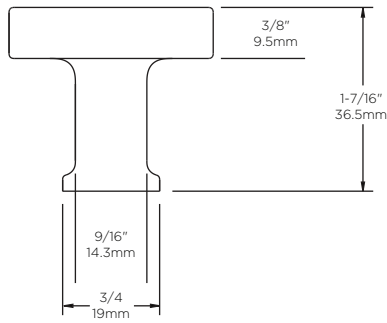

TECHNICAL DATA

Shower Door

LYNDALL™ KNOB

- MATERIALS:** Zinc Die Cast.
- INSTALLATION:** Detailed Instructions and Hardware Included for Easy Installation.
- UNIQUE FEATURE:** Coordinates with Delta® Faucets and Bath Hardware.
Compatible with All Delta® Pivoting Doors.
- WARRANTY:** 5 Year Limited Warranty.