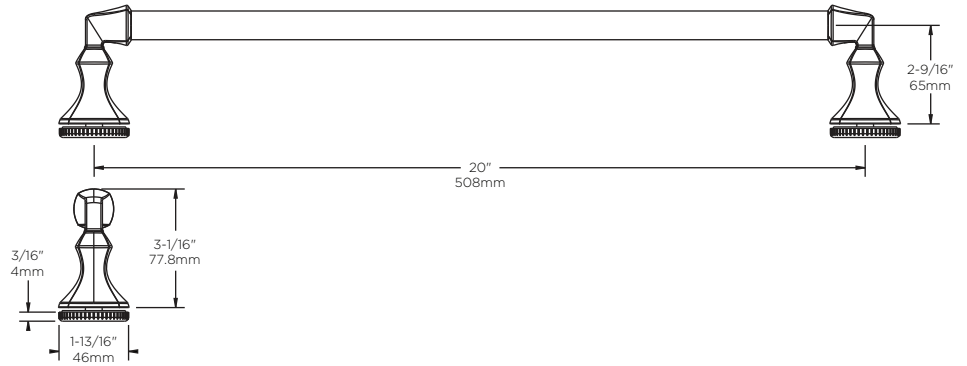

TECHNICAL DATA

Shower Door

MANDARA™ HANDLE

- MATERIALS:** Zinc Posts for all, Aluminum Bar: Brushed Nickel, Oil Rubbed Bronze, and Polished Brass. Stainless Steel Bar: Polished Chrome.
- INSTALLATION:** Detailed Instructions and Hardware Included for Easy Installation.
- UNIQUE FEATURE:** Coordinates with Delta® Faucets and Bath Hardware.
Compatible with All Delta® Sliding Bathtub or Shower Doors.
- WARRANTY:** 5 Year Limited Warranty.