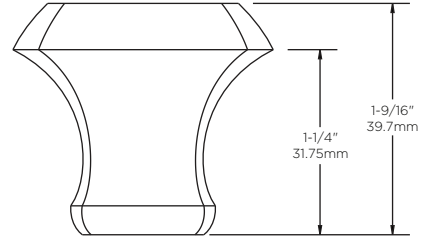

## Shower Door

## MANDARA™ KNOB

- MATERIALS:** Zinc Die Cast.
- INSTALLATION:** Detailed Instructions and Hardware Included for Easy Installation.
- UNIQUE FEATURE:** Coordinates with Delta® Faucets and Bath Hardware.  
Compatible with All Delta® Pivoting Doors.
- WARRANTY:** 5 Year Limited Warranty.