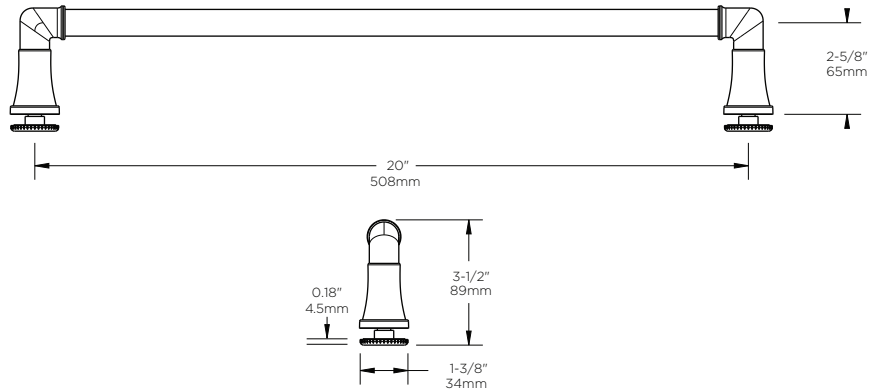

TECHNICAL DATA

Shower Door

PHOEBE™ HANDLE

- MATERIALS:** Zinc Posts, Brass Bars.
- INSTALLATION:** Detailed Instructions and Hardware Included for Easy Installation.
- UNIQUE FEATURE:** Coordinates with Delta® Faucets and Bath Hardware.
Compatible with All Delta® Sliding Bathtub or Shower Doors.
- WARRANTY:** 5 Year Limited Warranty.