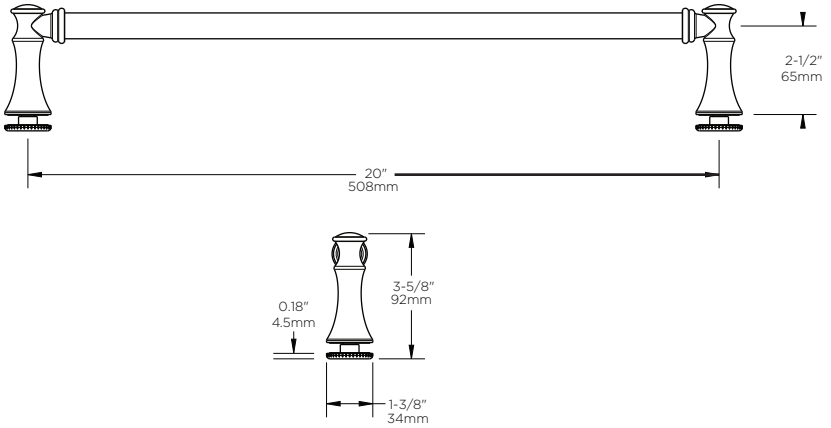

## Shower Door

## SILVERTON™ HANDLE

- MATERIALS:** Zinc Posts for All, Stainless Steel Bars for Polished Chrome, Aluminum Bars for Brushed Nickel, Oil Rubbed Bronze & Polished Brass.
- INSTALLATION:** Detailed Instructions and Hardware Included for Easy Installation.
- UNIQUE FEATURE:** Coordinates with Delta® Faucets and Bath Hardware.  
Compatible with All Delta® Sliding Bathtub or Shower Doors.
- WARRANTY:** 5 Year Limited Warranty.