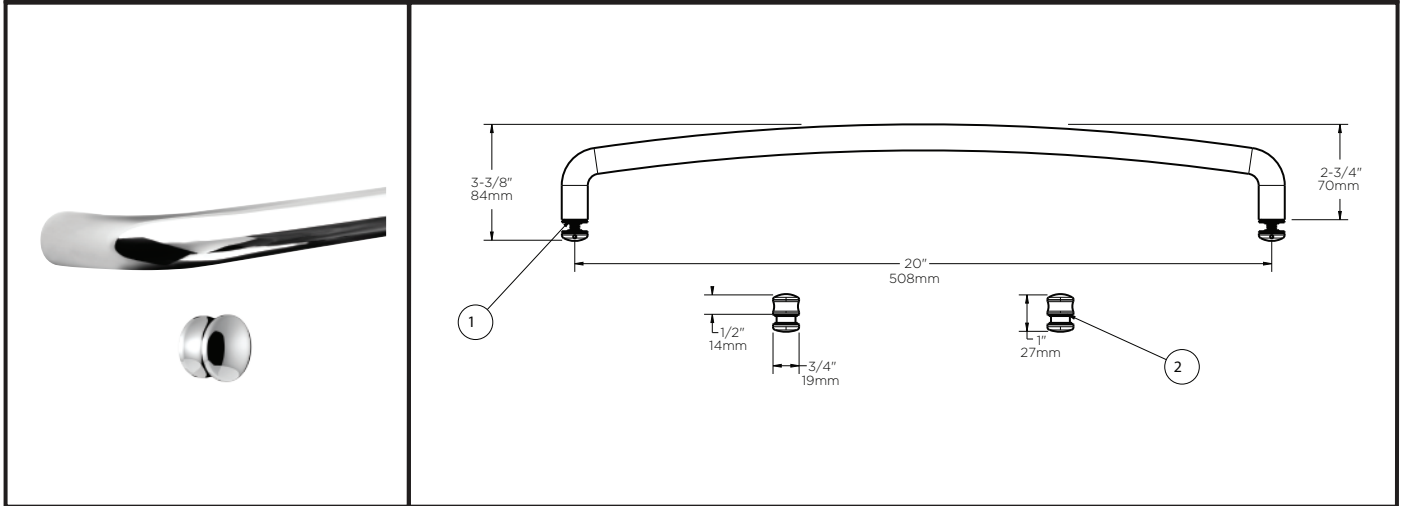

TECHNICAL DATA

Shower Door

SIMPLICITY™ HANDLE WITH KNOBS

- MATERIALS:** Aluminum Bar. Zinc Knobs (Brushed Nickel and Oil Rubbed Bronze), Aluminum Knobs (Polished Chrome).
- INSTALLATION:** Detailed Instructions and Hardware Included for Easy Installation.
- UNIQUE FEATURE:** Coordinates with Delta® Faucets and Bath Hardware.
Compatible with all Delta® Sliding Bathtub or Shower Doors.