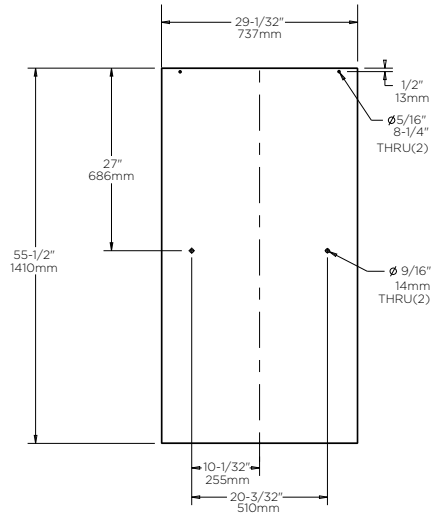

TECHNICAL DATA

Shower Door

SLIDING BATHUB 60" GLASS PANEL

MATERIALS:

1/4" (6mm) Tempered Glass Panel.

INSTALLATION:

Detailed Instructions and Hardware Included for Easy Installation.

UNIQUE FEATURE:

Spot Guard Easy Clean Coating.

Traditional: Fits Doors with an Opening min/max of 50 1/8" - 59 3/8" (127cm-151cm), with a Height of 58 1/8" (148cm)

Contemporary: Fits Doors with an Opening min/max of 50 1/8" - 58 1/2" (127cm-149cm), with a Height of 58 3/4" (149cm)