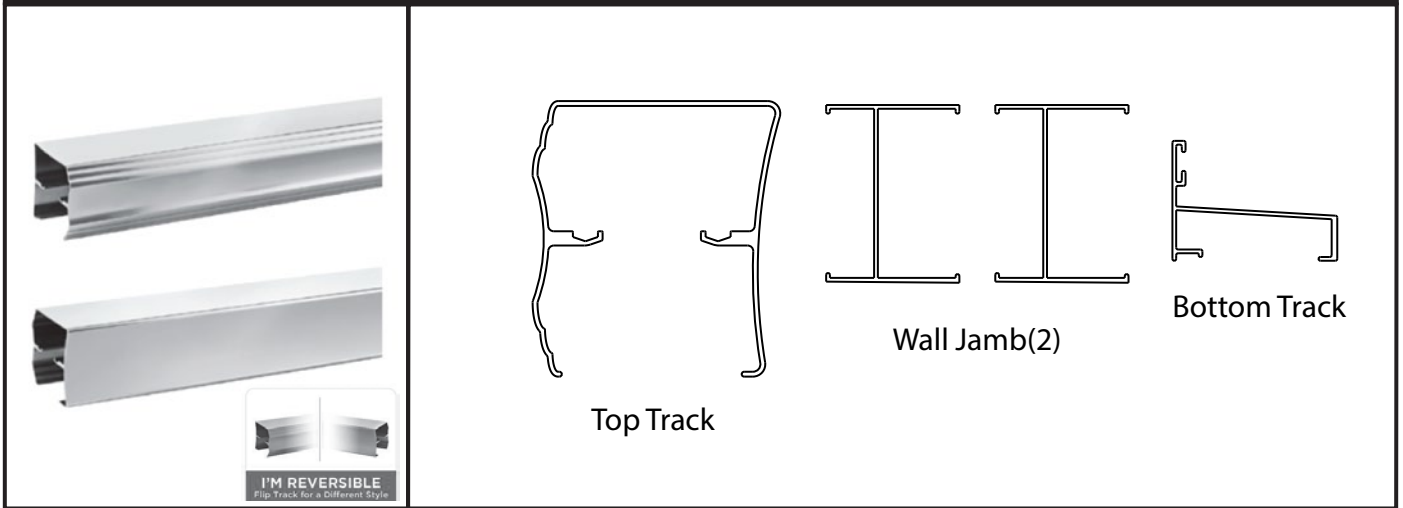

## Shower Door

## SLIDING TRADITIONAL STYLE SHOWER TRACK 48" - 60"

**MATERIALS:**

Anodized Aluminum Excursions (Track), Bronze Finish is Powder Coated.

**INSTALLATION:**

Detailed Instructions and Hardware Included for Easy Installation.

**UNIQUE FEATURE:**

Reversible Top Track Offers Two Unique Design Options.  
Constructed of Corrosion Resistant Anodized Aluminum.

**48" - 60" Track Assembly Kit:**

48" Sliding Shower: Fits Doors with an Opening min/max of 43-3/8" - 47-3/8" (110cm-120cm), with a 70" (178cm) Height.  
60" Sliding Shower: Fits Doors with an Opening min/max of 50-1/8" - 59-3/8" (127cm-151cm), with a 70" (178cm) Height.