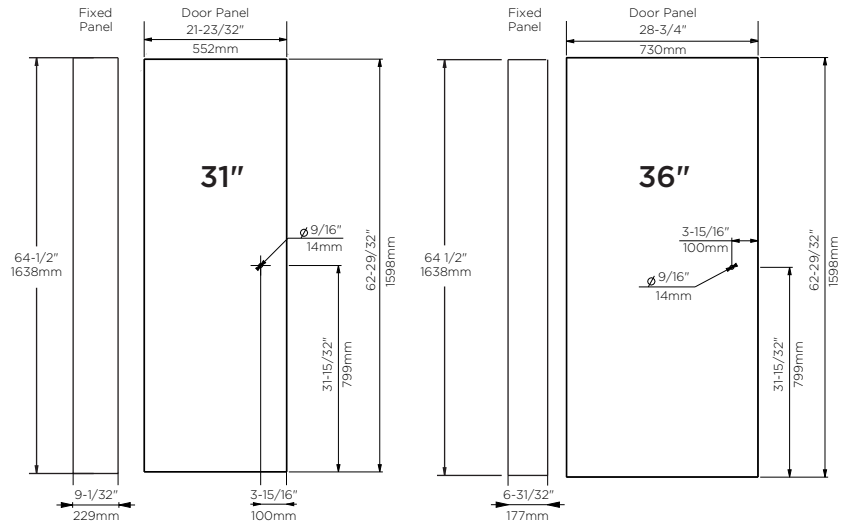

TECHNICAL DATA

Shower Door

TOP TRACK PIVOTING SHOWER 31" & 36" GLASS PANELS

MATERIALS:

1/4" (6mm) Tempered Glass Panel (Large panel), 3/16" (4.16mm) Tempered Glass Panel (Fixed In-Line Panel).

INSTALLATION:

Detailed Instructions and Hardware Included for Easy Installation.

UNIQUE FEATURE:

Spot Guard Easy Clean Coating.

31" Tempered Glass Panel:

Fits Pivot Shower Doors with an Opening min/max of 27 1/2" - 31 1/2" (70cm-80cm), with a Height of 66" (168cm).

36" Tempered Glass Panel:

Fits Pivot Shower Doors with an Opening min/max of 31 1/4" - 36" (79cm-91cm), with a Height of 66" (168cm)

WARRANTY:

5 Year Limited Warranty.

see what Delta can do™